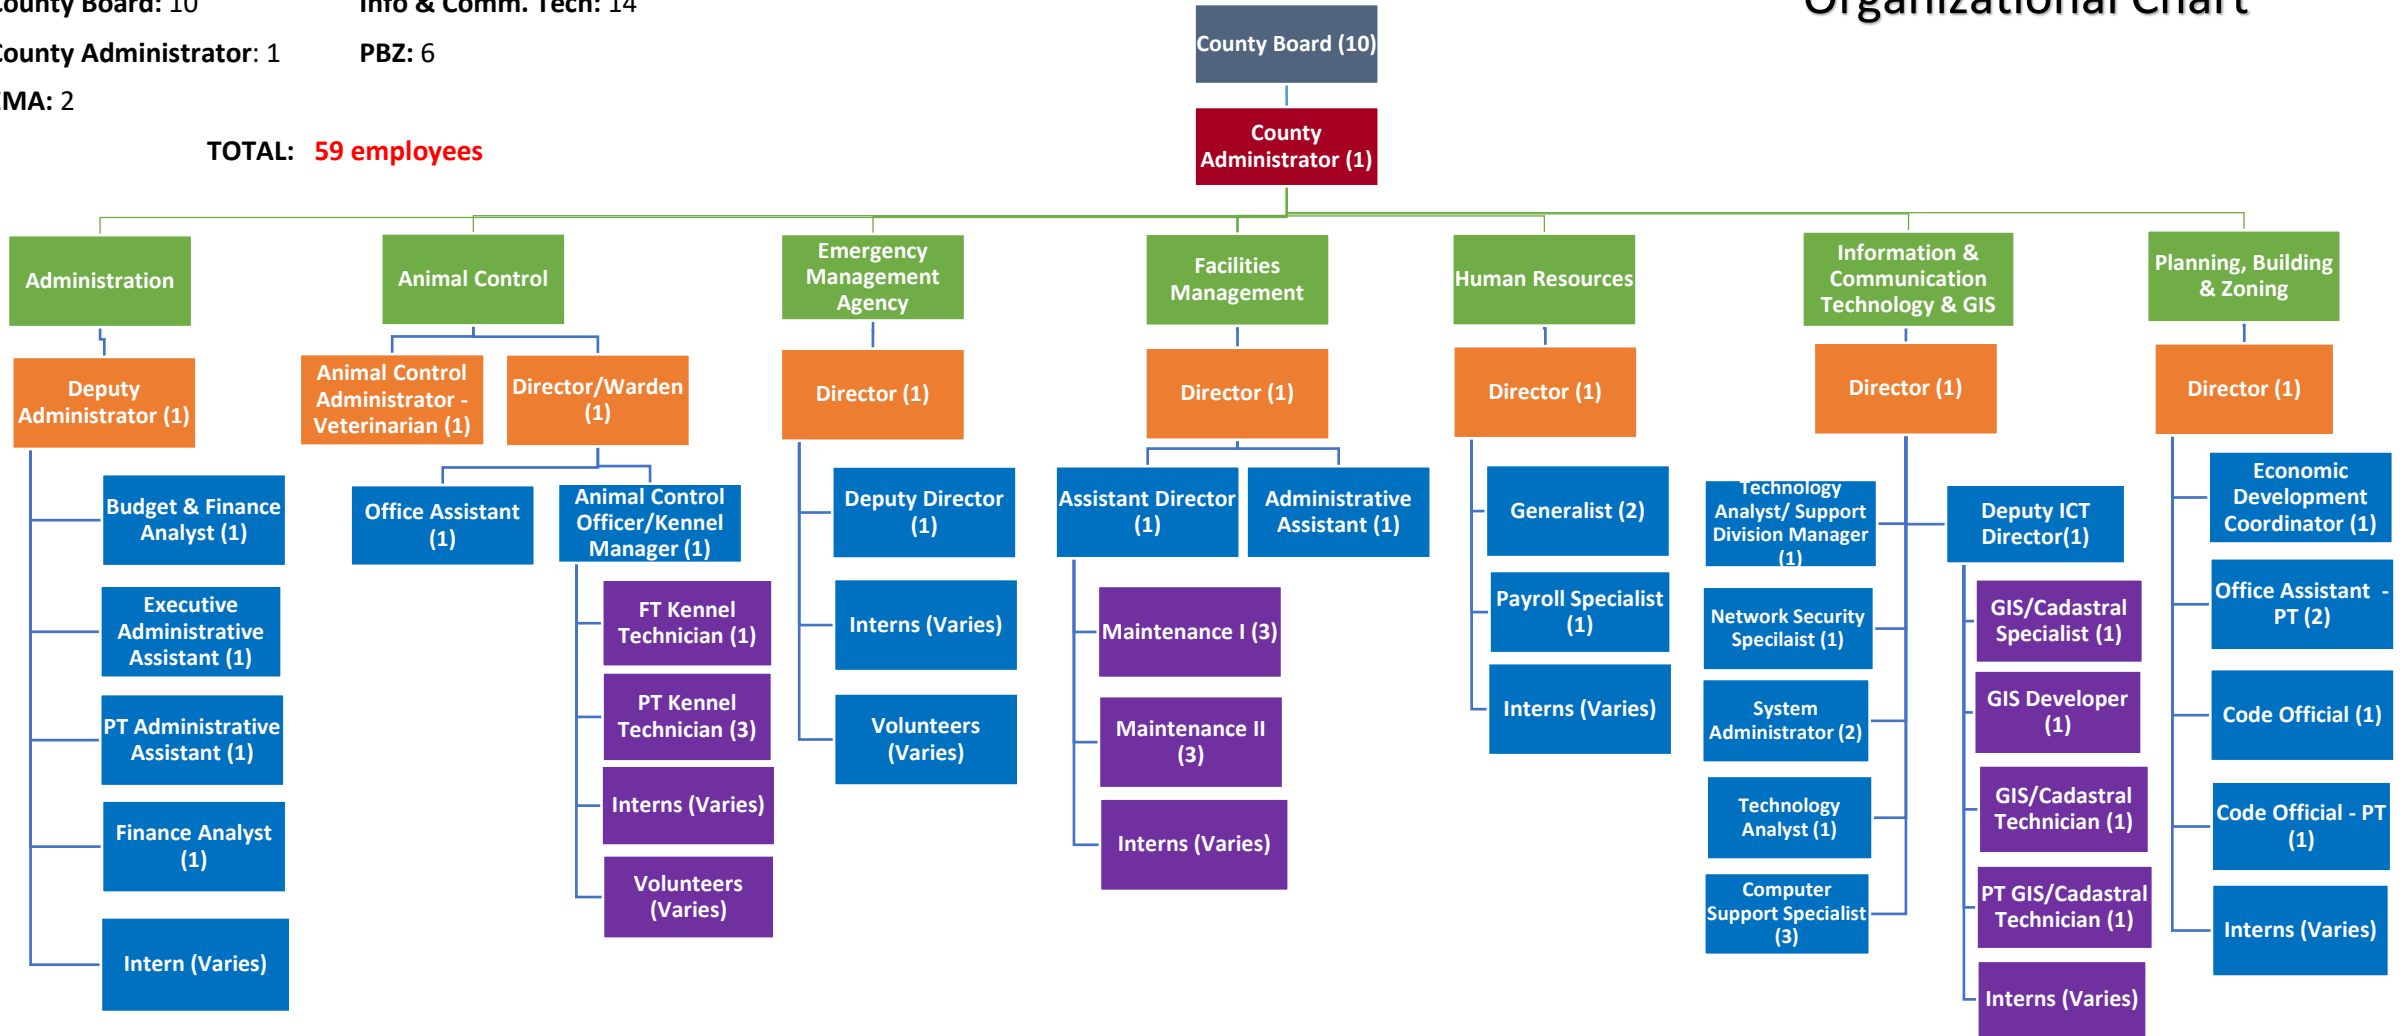

APPROVED HEADCOUNT

Administration: 5 Facilities: 9
 Animal Control: 8 Human Resources: 4
 County Board: 10 Info & Comm. Tech: 14
 County Administrator: 1 PBZ: 6
 EMA: 2

TOTAL: 59 employees

Kendall County, Illinois Organizational Chart

All positions listed are full-time unless otherwise noted above.