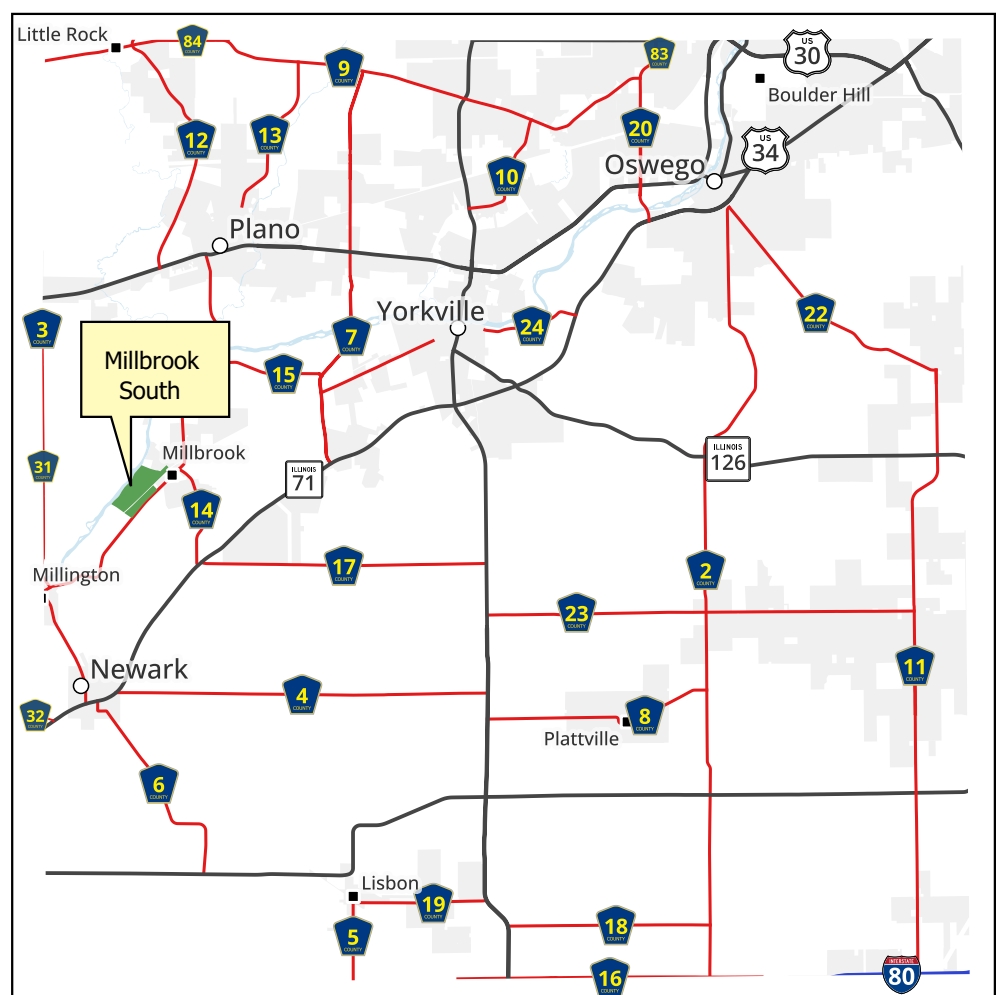

# Millbrook South Forest Preserve

Kendall County, IL

Roads and Paths	Natural Features
Paths	Grassland
Bike Paths	Woods
Sidewalks	Water
Major Roads	Landuse Features
Minor Road / Driveway	Agriculture
2' Contours	Orchard / Nursery
Contour Line	Residential
10' Index Line	Building
Railway	
Amenities	
Parking	
Picnic Table	
Information	