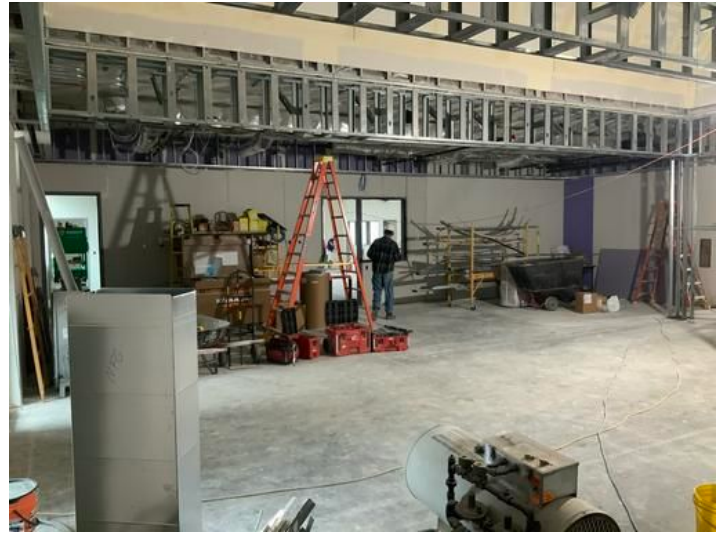

Supporting information

Kendall County New Office Project. CCCS Project Number 221071.

1. Work Log

Crew	# Workers	# Total hours	Work performed
BP #2 General Trades - Lite Construction	5	40	crew worked on drywall taping/finishing as well as getting started with the ceiling grids
BP #6 Masonry - Jimmy'z Masonry	9	72	crew worked on install of exterior stone/veneer at southwest and southern side of the building
BP #12 Mechanical - Jensen's Plumbing & Heating	2	16	crew worked on mechanical piping at the first floor level
BP #13 Electrical - CSN Electric	3	24	crew worked on electrical piping and wiring in basement and first floor
BP #15 Elevator - Otis Elevator Company	2	16	crew worked on elevator install
Totals	21	168	

References

Photos (12)

IMG_1435

Taken on Mar 15, 2024, 8:36 AM CDT
Added on Mar 15, 2024, 12:54 PM CDT
Added by Ken Gleason

IMG_1434

Taken on Mar 15, 2024, 8:36 AM CDT
Added on Mar 15, 2024, 12:54 PM CDT
Added by Ken Gleason

IMG_1431

Taken on Mar 15, 2024, 8:35 AM CDT
Added on Mar 15, 2024, 12:55 PM CDT
Added by Ken Gleason

IMG_1433

Taken on Mar 15, 2024, 8:36 AM CDT
Added on Mar 15, 2024, 12:55 PM CDT
Added by Ken Gleason

IMG_1432

Taken on Mar 15, 2024, 8:35 AM CDT
Added on Mar 15, 2024, 12:55 PM CDT
Added by Ken Gleason

IMG_1436

Taken on Mar 15, 2024, 8:36 AM CDT
Added on Mar 15, 2024, 12:55 PM CDT
Added by Ken Gleason

IMG_1437

Taken on Mar 15, 2024, 8:37 AM CDT
Added on Mar 15, 2024, 12:55 PM CDT
Added by Ken Gleason