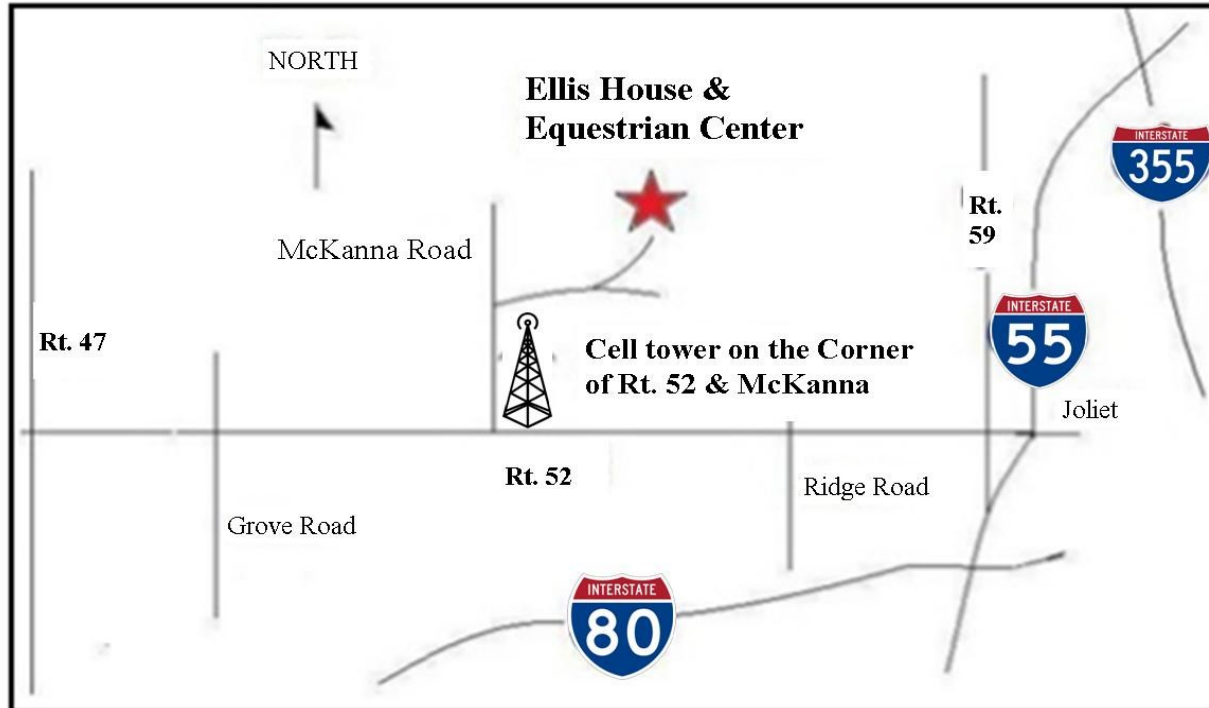

Ellis Equestrian Center - Contact Information

Ellis Equestrian Center is dedicated to connecting environmental stewardship with equestrian, educational, and recreational opportunities for the residents of Kendall County.

Baker Woods Forest Preserve and Ellis House and Equestrian Center's trails are open year round from 8:00 am to sunset. **All Ellis Equestrian Center facility rentals and programs require advanced reservations.**

2022 Ellis Equestrian Center Staff Directory

Kris Mondrella-Equestrian Coordinator
815-475-4035 or 815-260-5628
kmondrella@kendallcountyiil.gov

Irene Sommers-Equestrian Coordinator Assistant
815-475-4035
isommers@kendallcountyiil.gov

Marty Vick-Ellis House and Equestrian Center
Manager
630-774-0692
mwick@kendallcountyiil.gov

SUNRISE NORTH THERAPEUTIC PROGRAM
Kris Mondrella-Program Director
sunrisenorth@comcast.net
815-260-5628

Main Office Phone: 815-475-4035
13986 McKanna Road
Minooka, Illinois 60447

See what's coming up at
Ellis Equestrian Center on
[Facebook](#)

Subscribe to the Kendall
County Forest Preserve
District's [Newsletter](#)

Kendall County Forest
Preserve District
[Facebook](#)