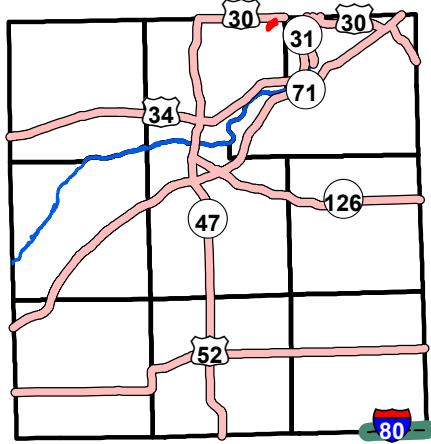

Blackberry Trail Forest Preserve

Location Map

- Parking
- Trail Intersections
- Kendall County Forest Preserve Trails
- Fox Valley Park District Trails
- Fox_Valley_Park_District Blackberry Trail Park
- Kendall County Forest Preserve

133 Acres
Total Trail Mileage = 1.84 mi