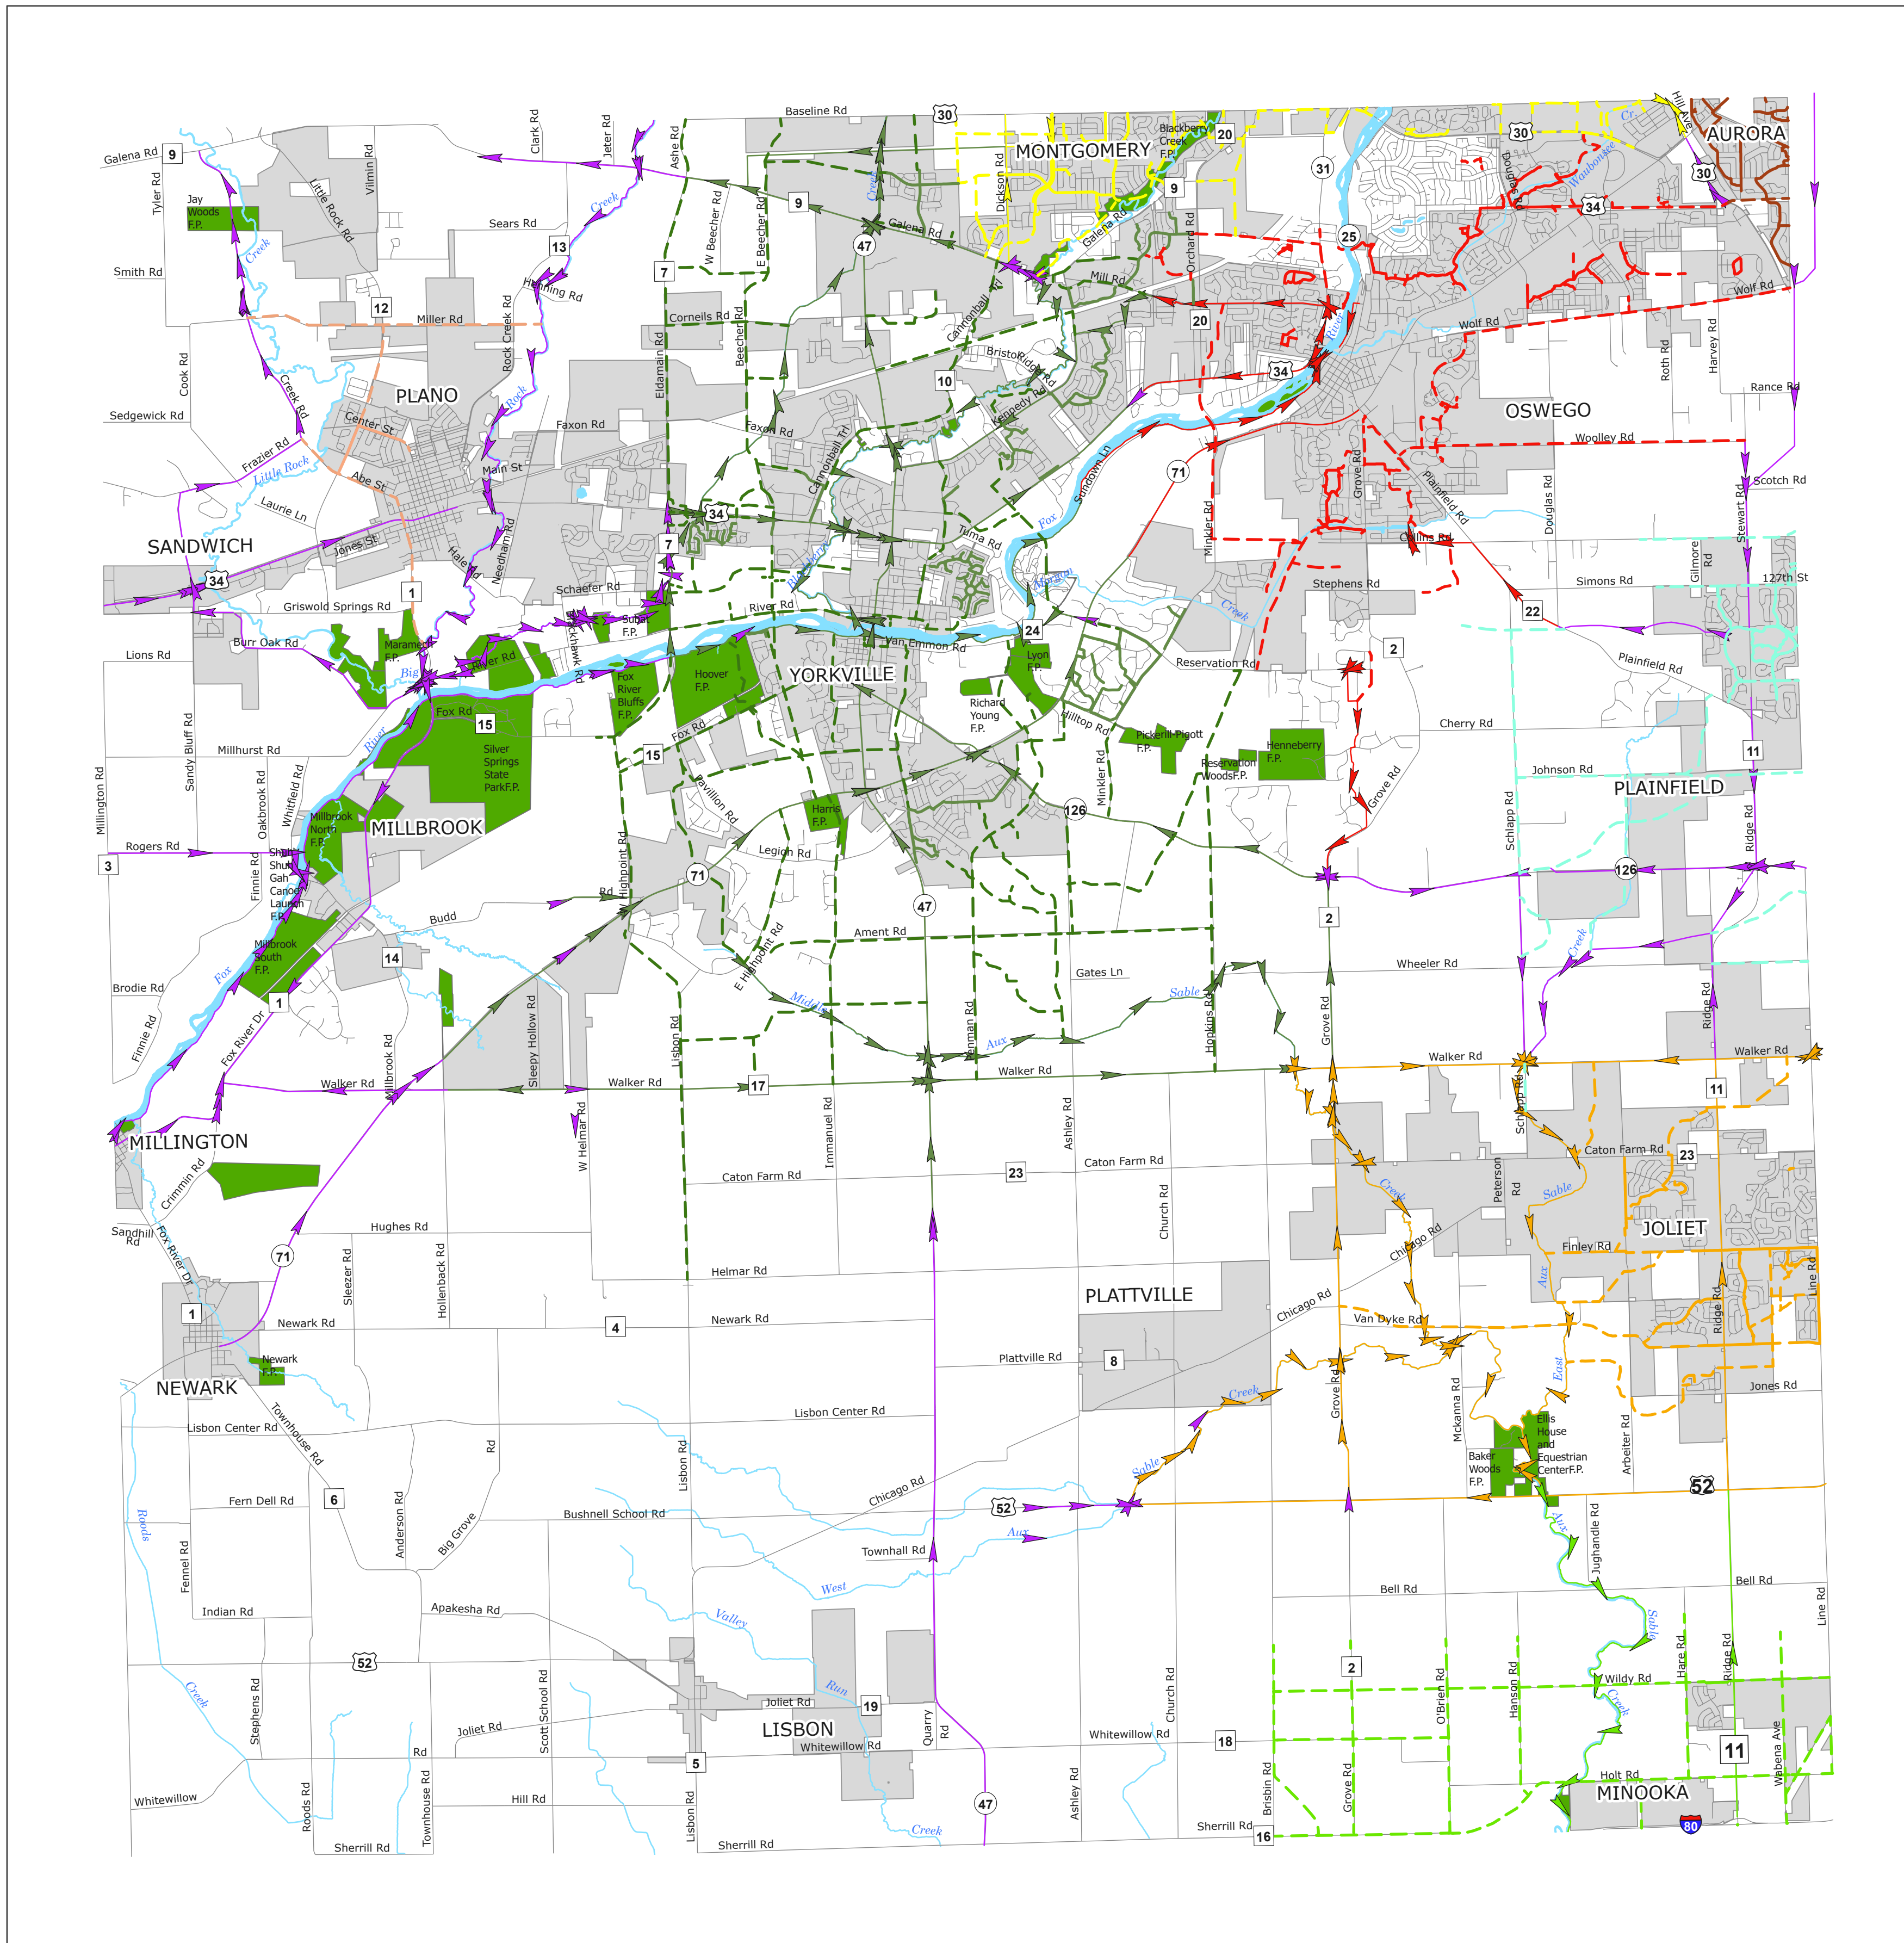

Multi-Use Trail Plan KENDALL COUNTY

- 2020 -

<http://www.co.kendall.il.us>

Townships

LITTLE ROCK	BRISTOL	OSWEGO
FOX	KENDALL	NA-AU-SAY
BIG GROVE	LISBON	SEWARD

Built Local Trails

- Aurora
- Joliet
- Minooka
- Montgomery
- Oswego
- Plainfield
- Plano
- Yorkville

Proposed Local Trails

- Joliet
- Aurora
- Minooka
- Montgomery
- Oswego
- Plainfield
- Plano
- Yorkville

Proposed Regional Trails

- County
- Joliet
- Minooka
- Montgomery
- Oswego
- Yorkville
- Hydrography Lines
- Centerlines
- Forest Preserves
- Water Features
- Incorporated Areas